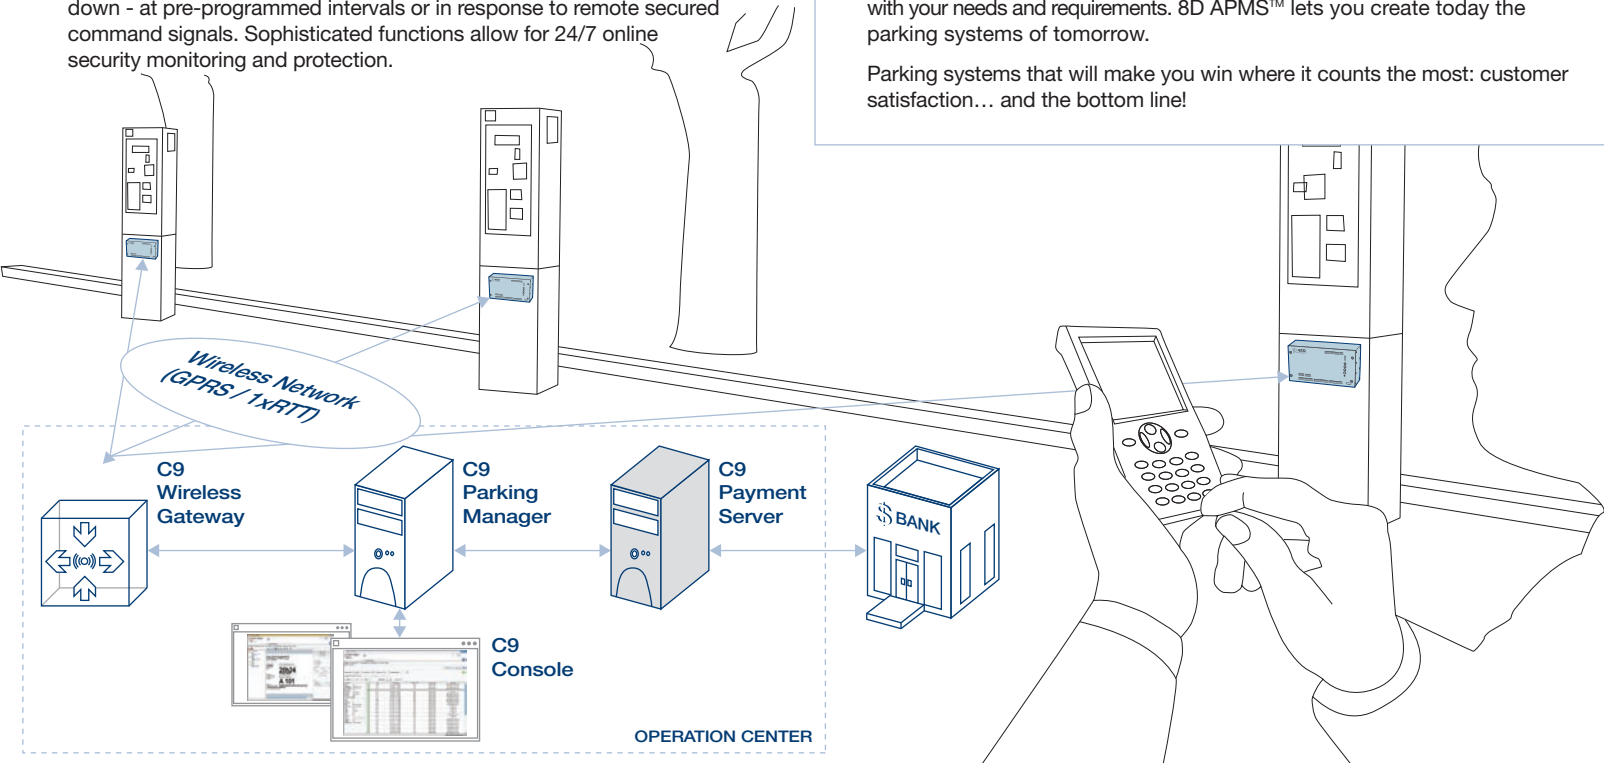

8D APMS: An Incredible Tool that Lets You Create Tomorrow's Parking Systems Today

If you feel limited by your current technology, 8D APMS™ will allow you to build the parking control and payment infrastructures you've been dreaming of designing for years, regardless of the equipments you choose. With advanced, intelligent functions, resilient hardware and superb management, you can pick your options and even implement them as you go, one step at the time. Entirely programmable, equally efficient in stand-alone units or as a centralized parking management system, 8D APMS™ will constantly evolve with your needs and requirements. 8D APMS™ lets you create today the parking systems of tomorrow.

Parking systems that will make you win where it counts the most: customer satisfaction... and the bottom line!

Discover 8D APMS™
And Become a Leader
in Parking Management

About 8D Technologies

Founded in 1996, 8D Technologies is a privately-held company delivering professional products and services highly targeted to the innovation and development of creative solutions in a variety of technological environments including Java, TCP/IP, Linux/Unix and wireless. 8D also develops leading-edge software packages, and is recognized internationally as an expert in the creation and the bringing-to-market of server-side applications and embedded systems for wireless, e-commerce, automotive, and other emerging markets.

8D also markets its 8D APMS™, a solution designed to be integrated to payment machines, allowing real time wireless electronic payment as well as remote control and management of the terminals and their internal sensors. 8D APMS™ is based on the Cloud9™ intelligent management system, also developed by 8D.

To contact 8D Technologies Inc.

8D Technologies Inc.
416, de Maisonneuve West, Suite 406
Montréal (Québec) Canada H3A 1L2
T: 514 906-1212 or tollfree 1-866-906-1212
F: 514 906-1214
E: info@8D.com
http://www.8D.com

8D APMS™ is a registered trademark of 8D Technologies Inc.
8D ECO™ is a registered trademark of 8D Technologies Inc.
Cloud9™ is a registered trademark of 8D Technologies Inc.
Java™ and all Java-based marks are trademarks or registered trademarks of Sun Microsystems, Inc. in the U.S. and other countries.
Other product names mentioned in this paper may be trademarks of their respective owners and are the sole property of their respective owners.